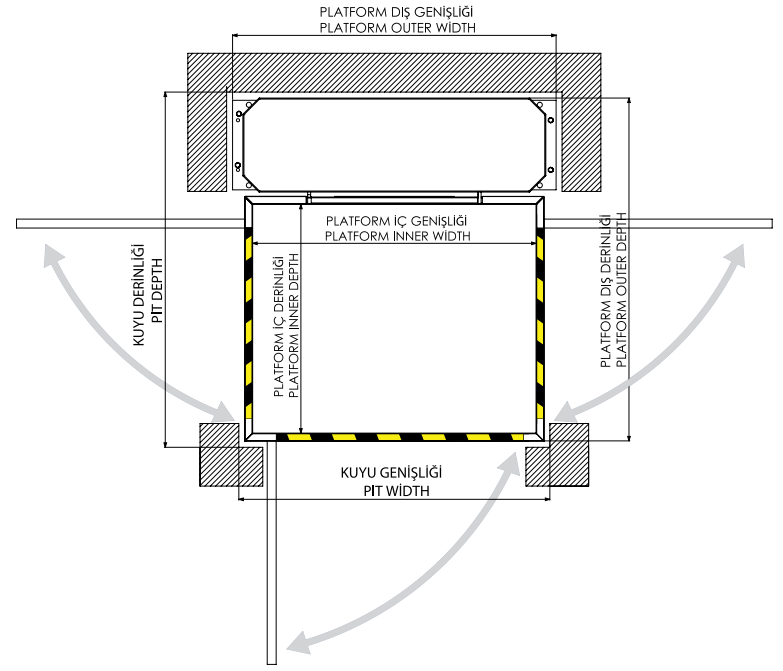

VL 91

VİLLA TİPİ HOME LIFT

TOPLAM YÜKSEKLİK
TOTAL HEIGHT
2.300 mm

KURULUM
INSTALLATION
2-3 Günde Kurulum
In 2-3 Days

GÜÇ
POWER SUPPLY
220 - 380 v (AC)

HIZ
TOTAL SPEED
0,15 m/s

GARANTİ
GUARANTEE
2 Yıl / Years

KAT SAYISI
FLOOR NUMBER
4

MOTOR SİSTEMİ
DRIVE SYSTEM
Hidrolik
Hydraulic

YOLCULUK MESAFESİ
TRAVEL HEIGHT
9 m